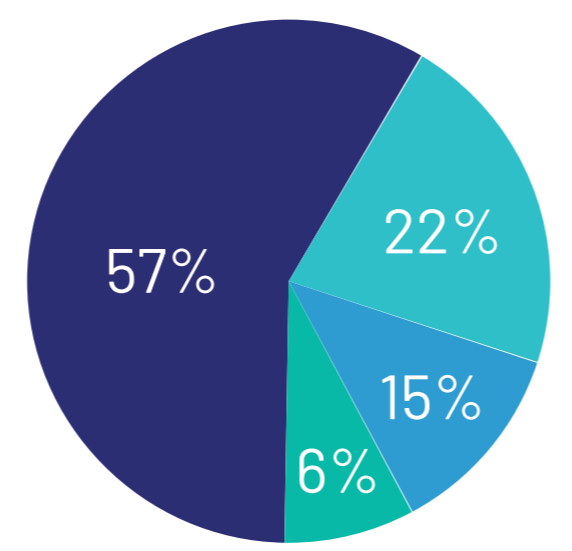

2023 FIRST JOB SURVEY

ISAE-SUPAERO ENGINEERING PROGRAM

304 Interviewed graduates **88%** response rate

PROFESSIONAL SITUATION 4 MONTHS AFTER GRADUATION

- Employed in a company
- PhD
- Study/Training
- Looking for a job
- Volunteering

EMPLOYER BUSINESS SECTORS

COMPANY SIZE

- Large-sized companies
- Mid-sized companies
- Small-sized companies
- START-UPS/VSB

RECRUITERS

LOCATION

85% IN FRANCE

15% INTERNATIONAL

AVERAGE SALARY (bonuses and benefits included)